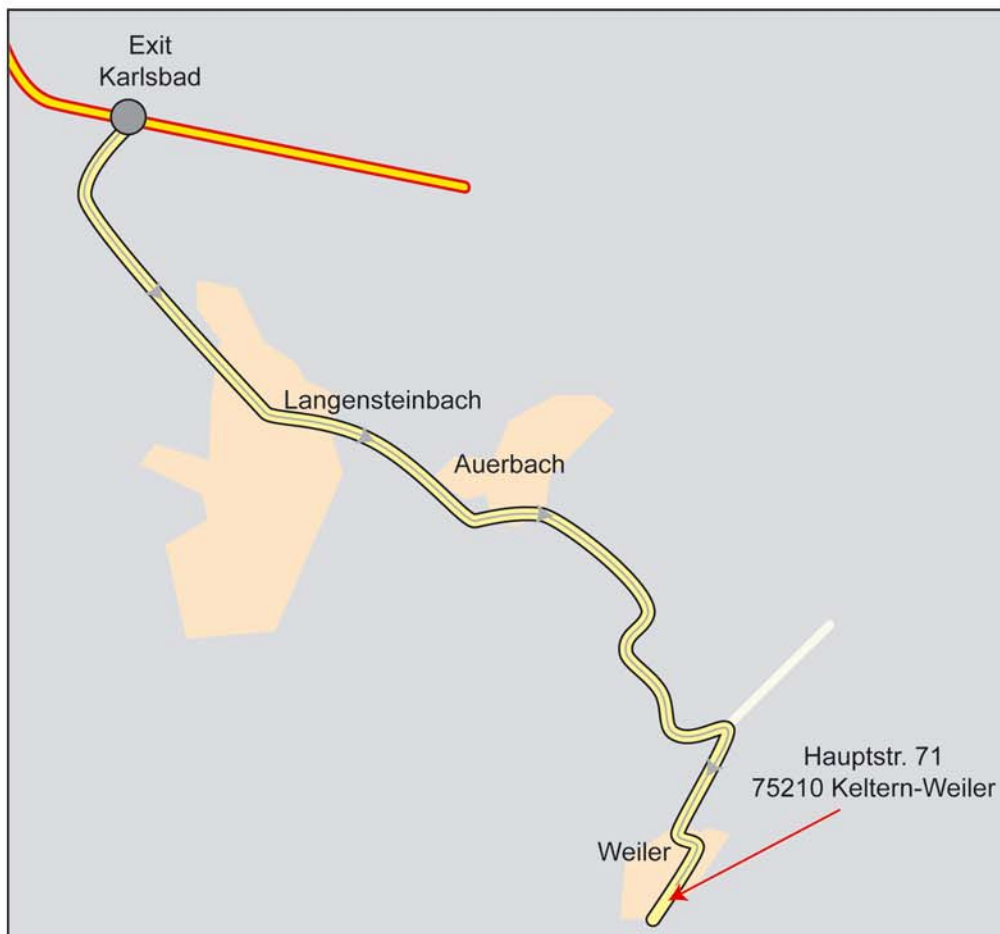

Location of company Schlöder GmbH:

- Autobahn A8 – exit KARLSBAD
 - direction KARLSBAD until Langensteinbach
 - in Langensteinbach drive through both round a bouts using direction “PORZHEIM / KELTERN“
 - stay on the main route straight on direction “PFORZHEIM“
 - after 2-3 km right to “WEILER“
 - in Weiler first street left on direction “NEUENBÜRG / OTTENHAUSEN“
 - follow the main street, approx. Our Company is after 700m on the left side (blue colored fence)
- We wish you a good trip and welcome in Weiler