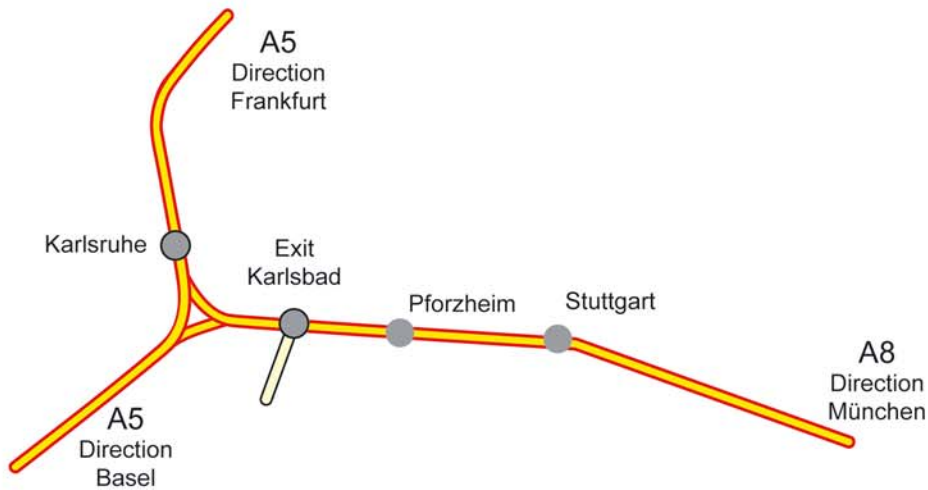

Location of company Schlöder GmbH:

- Autobahn A8 – exit KARLSBAD
 - direction KARLSBAD until Langensteinbach
 - in Langensteinbach drive through both round a bouts using direction “PORZHEIM / KELTERN“
 - stay on the main route straight on direction “PFORZHEIM“
 - after 2-3 km right to “WEILER“
 - in Weiler first street left on direction “NEUENBÜRG / OTTENHAUSEN“
 - follow the main street, approx. Our Company is after 700m on the left side (blue colored fence)
- We wish you a good trip and welcome in Weiler